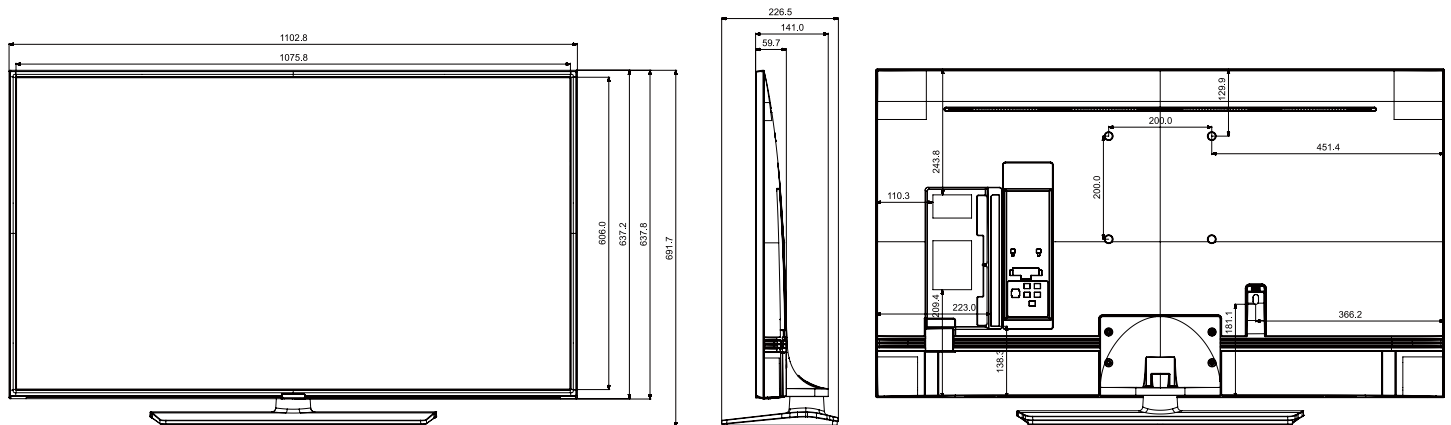

HG49EJ690UB

1. 1
2. 2
3. 3
4. 4
5. 5
6. 6
7. 7
8. 8
9. 9
10. 10

HOSPITALITY TV

DATA

11

RJP

12

VOL-CTRL

14

VARIABLE AUDIO OUT

13

Manufactured under license from Dolby Laboratories. Dolby, Dolby Audio, and the double-D symbol are trademarks of Dolby Laboratories.

PS BN64-04083B-00

Connectors

1. USB(5V 0.5A)
2. USB (HDD 5V 1A)
3. DIGITAL AUDIO OUT(OPTICAL)
4. HDMI IN 3(ARC)
5. HDMI IN2
6. HDMI IN1
7. LAN
8. AV IN
9. COMPONENT IN
10. ANT IN
11. DATA
12. RJP
13. VARIABLE AUDIO OUT
14. VOL-CTRL