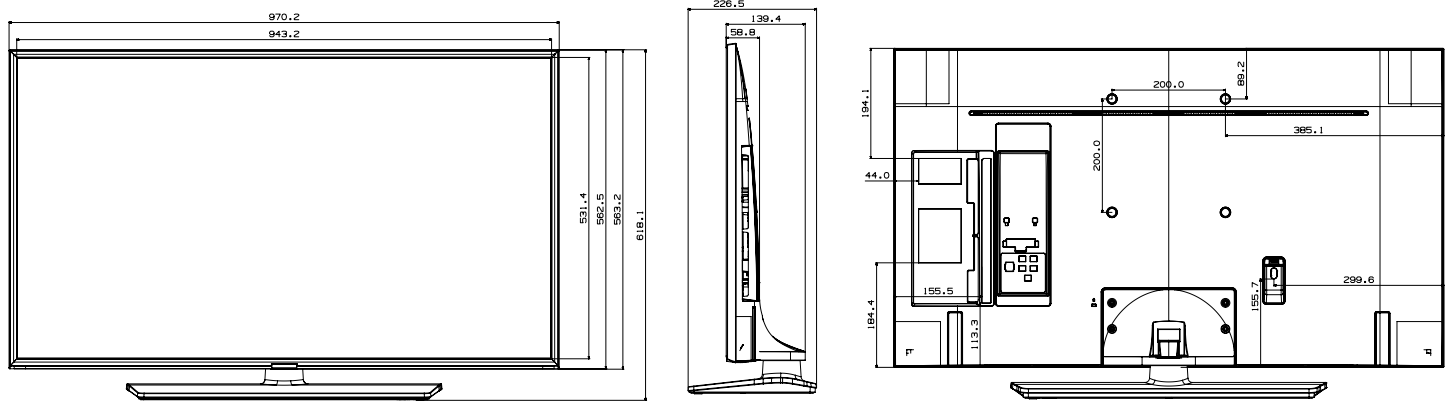

Specifications

HG43EJ690UB

1. 1
2. 2
3. 3
4. 4
5. 5
6. 6
7. 7
8. 8
9. 9
10. 10

HOSPITALITY TV

DATA

11

RJP

12

VOL-CTRL

14

VARIABLE AUDIO OUT

13

Manufactured under license from Dolby Laboratories. Dolby, Dolby Audio, and the double-D symbol are trademarks of Dolby Laboratories.

PS BN64-04083B-00

Connectors

1. USB(5V 0.5A)
2. USB (HDD 5V 1A)
3. DIGITAL AUDIO OUT(OPTICAL)
4. HDMI IN 3(ARC)
5. HDMI IN2
6. HDMI IN1
7. LAN
8. AV IN
9. COMPONENT IN
10. ANT IN
11. DATA
12. RJP
13. VARIABLE AUDIO OUT
14. VOL-CTRL