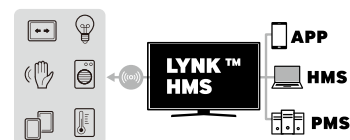

Convenient and Thorough Room Management

LYNK HMS delivers pleasant and memorable guest experience in a more cost-efficient manner. Hotel operators can streamline content delivery property-wide while also managing heat and air activity based on room occupancy.

Additional Features

Plug and Play

LYNK DRM

Bluetooth Music Player

Contents Sharing

Sound Bar Compatibility

SI Compatibility

Soft AP

Variable Speaker

Security Mode

Swivel Stand

ISTA