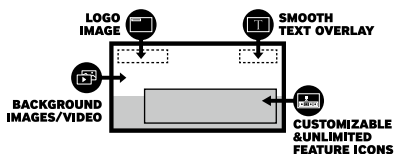

A Tailored Home Menu

Each Samsung hospitality display includes an intuitive, customizable home menu that streamlines content exchange between hotels and guests. Content managers can easily incorporate images, logos and feature icons specific to guest needs, and which reinforce special offers and hotel branding