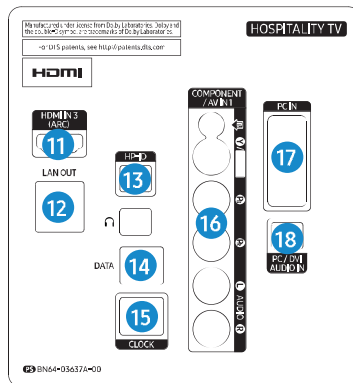

### Connectors

1. TBD

### Connectors

1. VARIABLE AUDIO OUT
2. VOL-CTRL
3. USB(5V0.5A)
4. USB(HDD1.0A)/CLONING
5. HDMI IN2
6. HDMI IN1(DVI)
7. LAN
8. RJP
9. DIGITAL AUDIO OUT(OPTICAL)
10. ANT IN(SATELLITE,AIR/CABLE)
11. HDMI IN3(ARC)
12. LAN OUT
13. HP-ID
14. DATA
15. CLOCK
16. COMPONENT/AV IN1
17. PCIN
18. PC/DVI AUDIO IN

		24EE690 HG24EE690AB	28EE690 HG28EE690AB	32EE690 HG32EE690DB
Design	Front Color	Black	Black	Dark Titan
	Stand Type	Square	Square	Square
	Swivel (Left/Right)	N/A	N/A	90/90
Dimension	Set Size without Stand - Wall Mount Side (WxHxD)(mm)	561.8x349.1x49.1	643.4 x 396.5 x 49.1	730.4 x 433.8 x 40.3
	Set Size without Stand - Speaker Side (WxHxD)(mm)	561.8x349.1x66.6	643.4 x 396.5 x 62.9	730.4 x 433.8 x 54.6
	Set Size with Stand (WxHxD)(mm)	561.8x383.5x163.7	643.4 x 435.0 x 163.4	730.4 x 482.8 x 192.6
	Package Size (WxHxD)(mm)	743 x 407 x 114	815 x 463 x 108	913 x 534 x 113
Weight	Set Weight without Stand (kg)	4	3.8	5.5
	Set Weight with Stand (kg)	4.2	4.2	7.1
	Package Weight (kg)	5.4	5.4	8.8
Accessory	Remote Controller Model	TM1240A	TM1240A	TM1240A
	Batteries (for Remote Control)	Yes	Yes	Yes
	Samsung Smart Control (Included)	N/A	N/A	N/A
	Ultra Slim Wall Mount Support	N/A	N/A	N/A
	Mini Wall Mount Support	N/A	N/A	N/A
	VESA Wall Mount Support	Yes	Yes	Yes
	Power Cable	Yes	Yes	Yes
	Quick Install Guide	Yes	Yes	Yes
	Data Cable	Yes	Yes	Yes
	Stand Mount Kit	N/A	N/A	Yes
	Security Screws	N/A	N/A	N/A
Angle Adaptor (for Side RF tuner)	N/A	Yes	N/A	