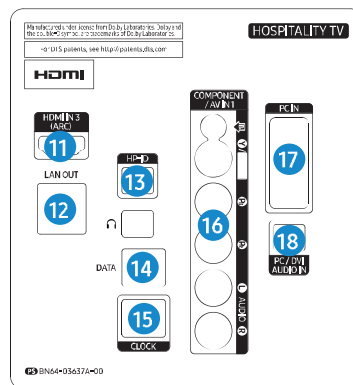

1. VARIABLE AUDIO OUT
2. VOL-CTRL
3. USB(5V0.5A)
4. USB(HDD1.0A)/CLONING
5. HDMI IN2
6. HDMI IN1(DVI)
7. LAN
8. RJP
9. DIGITAL AUDIO OUT(OPTICAL)
10. ANT IN(SATELLITE,AIR/CABLE)
11. HDMI IN3(ARC)
12. LAN OUT
13. HP-ID
14. DATA
15. CLOCK
16. COMPONENT/AV IN1
17. PC IN
18. PC/DVI AUDIO IN

		24EE690 HG24EE690AB	28EE690 HG28EE690AB	32EE690 HG32EE690DB
Design	Front Color	Black	Black	Dark Titan
	Stand Type	Square	Square	Square
	Swivel (Left/Right)	N/A	N/A	90/90
Dimension	Set Size without Stand - Wall Mount Side (WxHxD)(mm)	561.8x349.1x49.1	643.4 x 396.5 x 49.1	730.4 x 433.8 x 40.3
	Set Size without Stand - Speaker Side (WxHxD)(mm)	561.8x349.1x66.6	643.4 x 396.5 x 62.9	730.4 x 433.8 x 54.6
	Set Size with Stand (WxHxD)(mm)	561.8x383.5x163.7	643.4 x 435.0 x 163.4	730.4 x 482.8 x 192.6
	Package Size (WxHxD)(mm)	743 x 407 x 114	815 x 463 x 108	913 x 534 x 113
Weight	Set Weight without Stand (kg)	4	3.8	5.5
	Set Weight with Stand (kg)	4.2	4.2	7.1
	Package Weight (kg)	5.4	5.4	8.8
Accessory	Remote Controller Model	TM1240A	TM1240A	TM1240A
	Batteries (for Remote Control)	Yes	Yes	Yes
	Samsung Smart Control (Included)	N/A	N/A	N/A
	Ultra Slim Wall Mount Support	N/A	N/A	N/A
	Mini Wall Mount Support	N/A	N/A	N/A
	VESA Wall Mount Support	Yes	Yes	Yes
	Power Cable	Yes	Yes	Yes
	Quick Install Guide	Yes	Yes	Yes
	Data Cable	Yes	Yes	Yes
	Stand Mount Kit	N/A	N/A	Yes
	Security Screws	N/A	N/A	N/A
Angle Adaptor (for Side RF tuner)	N/A	Yes	N/A	