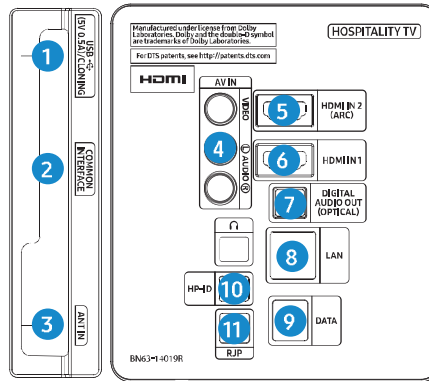

1. USB(5V0.5A)/CLONING
2. COMMON INTERFACE
3. ANT IN
4. AV IN
5. HDMI IN2(ARC)
6. HDMI IN1
7. DIGITAL AUDIO OUT (OPTICAL)
8. LAN
9. DATA
10. HP-ID
11. RJP

40"

Connectors