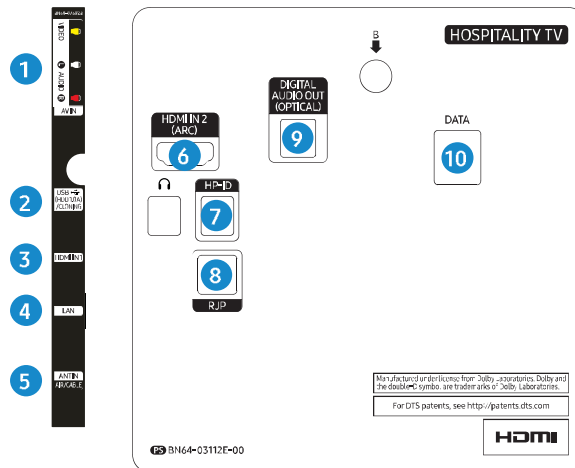

1. AV IN
2. USB(HDD1.0A)/CLONING
3. HDMI IN1
4. LAN
5. ANT IN(AIR/CABLE)
6. HDMI IN2(ARC)
7. HP-ID
8. RJP
9. DIGITALAUDIO OUT (OPTICAL)
10. DATA