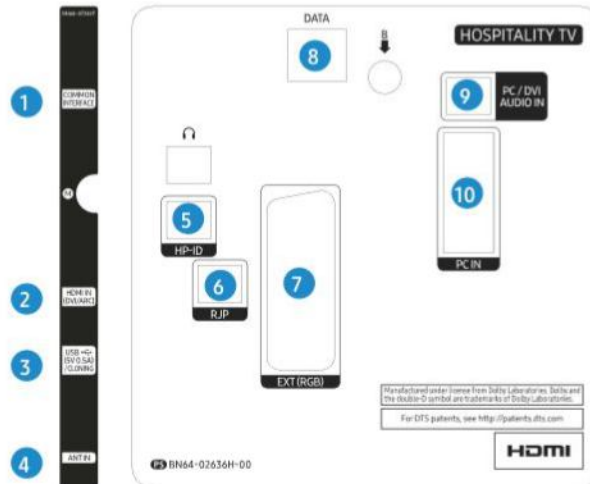

1. COMMON INTERFACE
2. HDMI IN (DVI/ARC)
3. USB(5V 0.5A)/CLONING
4. ANT IN
5. HP-ID
6. RJP
7. EXT (RGB)
8. DATA
9. PC/DVI AUDIO IN
10. PC IN