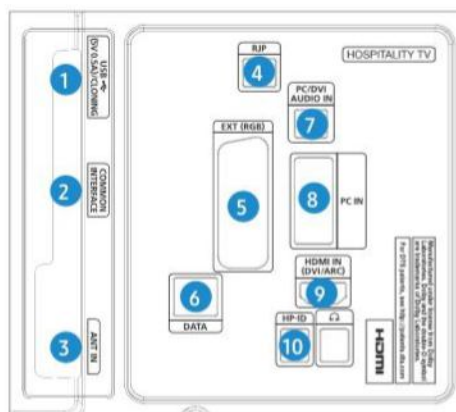

Basic Feature		Hospitality Solution			Convenience Feature		Security			Clock Option	
Screen Size	Resolution	Home Menu	LYNK REACH 4.0	LYNK HMS	Multi-code remote control	Improve Plug and Play	LYNK DRM	Security Mode	External Clock Compatibility	Software Clock	
24", 28", 32", 40", 48"	24", 28", 32" : 1,366x768 Others: 1,920x1,080"	● (Except 478 Series)	●		●	●	●	●		●	

Specifications

24

Connectors

- HG24EE470AK

1. USB(5V 0.5A)/CLONING
2. COMMON INTERFACE
3. RJP
4. HDMI IN (ARC)
5. EXT(RGB)
6. ANT IN
7. DATA
8. HP-ID

28

Connectors

- HG28EE470AK

1. COMMON INTERFACE
2. HDMI IN (DVI/ARC)
3. USB(5V 0.5A)/CLONING
4. ANT IN
5. HP-ID
6. RJP
7. DATA
8. CLOCK
9. EXT(RGB)
10. PC/DVI AUDIO IN
11. PC IN

32

Connectors

- HG32EE470SK

1. USB(5V 0.5A)/CLONING
2. COMMON INTERFACE
3. ANT IN
4. RJP
5. EXT(RGB)
6. DATA
7. PC/DVI AUDIO IN
8. PC IN
9. HDMI IN (DVI/ARC)
10. HP-ID