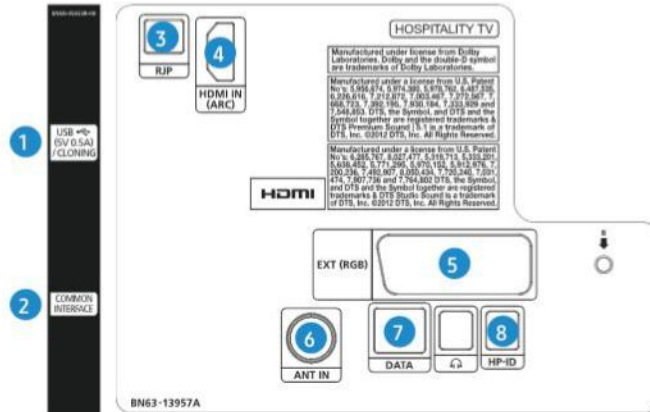

Samsung HE470 Series Hospitality Displays

Samsung Hospitality Display with Manageability - HE470

Enhance Guest Room Ambience with Samsung's HE470 Hospitality Display

- Slim design to enhance the guest room environment
- REACH 4.0 for remote, centralized and efficient display management
- Home Menu for customizing the guest viewing experience
- System interface compatibility to empower multi-device management with reduced installation required

Basic Feature		Hospitality Solution			Convenience Feature		Security			Clock Option	
Screen Size	Resolution	Home Menu	LYNK REACH 4.0	LYNK HMS	Multi-code remote control	Improve Plug and Play	LYNK DRM	Security Mode	External Clock Compatibility	Software Clock	
24", 28", 32", 40", 48"	24", 28", 32" : 1,366x768 Others: 1,920x1,080"	● (Except 478 Series)	●		●	●	●	●		●	

Specifications

24

Connectors

- HG24EE470AK

1. USB(5V 0.5A)/CLONING
2. COMMON INTERFACE
3. RJP
4. HDMI IN (ARC)
5. EXT(RGB)
6. ANT IN
7. DATA
8. HP-ID

28

Connectors

- HG28EE470AK

1. COMMON INTERFACE
2. HDMI IN (DVI/ARC)
3. USB(5V 0.5A)/CLONING
4. ANT IN
5. HP-ID
6. RJP
7. DATA
8. CLOCK
9. EXT(RGB)
10. PC/DVI AUDIO IN
11. PC IN

32

Connectors

- HG32EE470SK

1. USB(5V 0.5A)/CLONING
2. COMMON INTERFACE
3. ANT IN
4. RJP
5. EXT(RGB)
6. DATA
7. PC/DVI AUDIO IN
8. PC IN
9. HDMI IN (DVI/ARC)
10. HP-ID