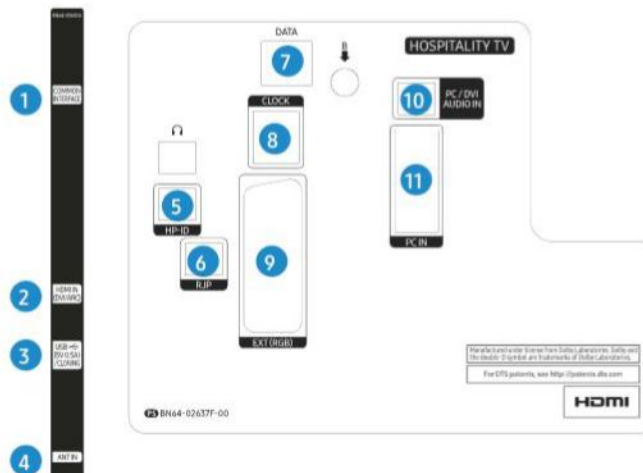

Basic Feature		Hospitality Solution			Convenience Feature		Security			Clock Option	
Screen Size	Resolution	Home Menu	LYNK REACH 4.0	LYNK HMS	Multi-code remote control	Improve Plug and Play	LYNK DRM	Security Mode	External Clock Compatibility	Software Clock	
24", 28", 32", 40", 48"	24", 28", 32" : 1,366x768 Others: 1,920x1,080"	● (Except 478 Series)	●		●	●	●	●		●	

Specifications

24

Connectors

- HG24EE470AK

1. USB(5V 0.5A)/CLONING
2. COMMON INTERFACE
3. RJP
4. HDMI IN (ARC)
5. EXT(RGB)
6. ANT IN
7. DATA
8. HP-ID

28

Connectors

- HG28EE470AK

1. COMMON INTERFACE
2. HDMI IN (DVI/ARC)
3. USB(5V 0.5A)/CLONING
4. ANT IN
5. HP-ID
6. RJP
7. DATA
8. CLOCK
9. EXT(RGB)
10. PC/DVI AUDIO IN
11. PC IN

32

Connectors

- HG32EE470SK

1. USB(5V 0.5A)/CLONING
2. COMMON INTERFACE
3. ANT IN
4. RJP
5. EXT(RGB)
6. DATA
7. PC/DVI AUDIO IN
8. PC IN
9. HDMI IN (DVI/ARC)
10. HP-ID